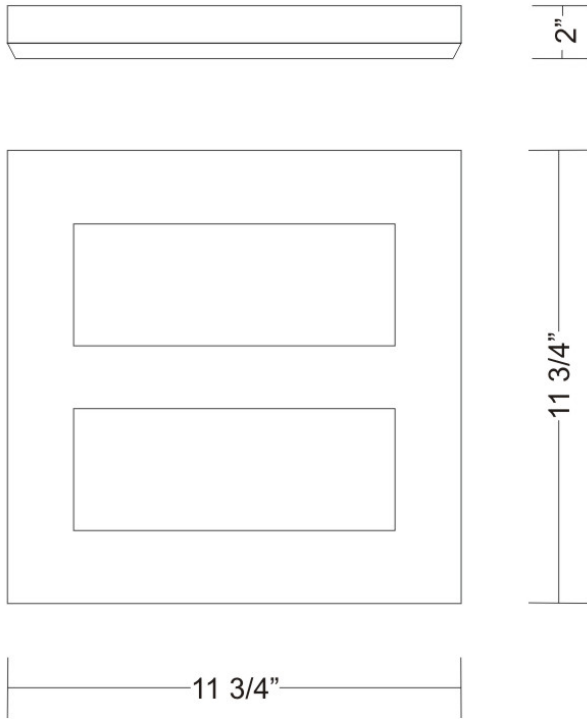

PROJECT	_____
TYPE	_____
NOTES	_____
QUANTITY	_____
DATE	_____

FLAT R SURFACE

D12063

GENERAL

Series: Flat R
Division: Design
Mounting Type: Surface
Mounting Location: Ceiling

PHYSICAL

Shape: Rectangle
Length (mm): 901
Length (in): 35 1/2
Width (mm): 222
Width (in): 3 3/4
Height (mm): 83
Height (in): 3 3/4
Extension (mm): 51
Extension (in): 2.0
Light Distribution: Downlight
Weight (kg): 4.55
Weight (lbs): 10
Diffuser: Opal White Satin Acrylic
Fixture Finish: WHI
Fixture Material: Aluminum

ELECTRICAL

Number of Lamps: 2
Lamp Type: T5 Fluorescent
Bulb Included: Bulb Not Included
Total Output Wattage (W): 78
Max. Wattage Per Lamp (W): 39
Lamp Base: G5
Dimming: Phase Dimming (120Vac Only)
Driver Included: Yes
Driver Location: Integrated
Driver Type: Ballast - Universal
Input Voltage (V): 120 - 277
Upon Request: (Not included - see components) Integral: Lutron (phase dimming)

LED

OPTICAL

RATINGS AND CERTIFICATIONS

Certified By: CSA Certified to UL and CSA Standards
IP rating: IP20