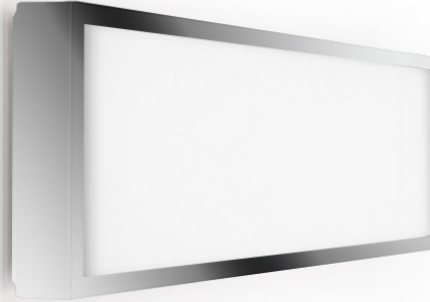

FLAT R SURFACE

D12062

PROJECT _____

TYPE _____

NOTES _____

QUANTITY _____

DATE _____

GENERAL

Series: Flat R
Division: Design
Mounting Type: Surface
Mounting Location: Ceiling
Subcategory: Ambient

PHYSICAL

Shape: Rectangle
Length (mm): 597
Length (in): 23 1/2
Width (mm): 222
Width (in): 8 3/4
Height (mm): 83
Height (in): 3 1/4
Extension (mm): 83
Extension (in): 3 1/4
Light Distribution: Direct
Weight (kg): 2.73
Weight (lbs): 6
Diffuser: Opal White Satin Acrylic
Fixture Finish: Chrome
Fixture Material: Metal

ELECTRICAL

Number of Lamps: 2
Lamp Type: T5 Fluorescent
Bulb Included: Bulb Not Included
Total Output Wattage (W): 48
Max. Wattage Per Lamp (W): 24
Lamp Base: G5
Dimming: Non-Dimmable
Driver Included: Yes
Driver Location: Integrated
Driver Type: Ballast - Universal
Driver Class: Class 2
Input Voltage (V): 120 - 277
Upon Request: Integral: Phase dimming / Lutron

LED

OPTICAL

RATINGS AND CERTIFICATIONS

Certified By: CSA Certified to UL and CSA Standards
IP rating: IP20

597mm 23 1/2"