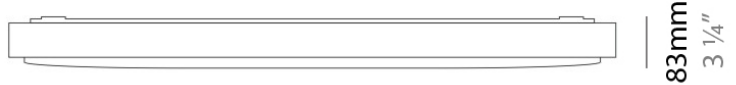

FLAT R SURFACE

D12062

PROJECT _____

TYPE _____

NOTES _____

QUANTITY _____

DATE _____

GENERAL

Series: Flat R
Division: Design
Mounting Type: Surface
Mounting Location: Ceiling
Subcategory: Ambient

PHYSICAL

Shape: Rectangle
Length (mm): 597
Length (in): 23 1/2
Width (mm): 222
Width (in): 8 3/4
Height (mm): 83
Height (in): 3 1/4
Extension (mm): 83
Extension (in): 3 1/4
Light Distribution: Direct
Weight (kg): 2.73
Weight (lbs): 6
Diffuser: Opal White Satin Acrylic
Fixture Finish: Chrome
Fixture Material: Metal

ELECTRICAL

Number of Lamps: 2
Lamp Type: T5 Fluorescent
Bulb Included: Bulb Not Included
Total Output Wattage (W): 48
Max. Wattage Per Lamp (W): 24
Lamp Base: G5
Dimming: Non-Dimmable
Driver Included: Yes
Driver Location: Integrated
Driver Type: Ballast - Universal
Driver Class: Class 2
Input Voltage (V): 120 - 277
Upon Request: Integral: Phase dimming / Lutron

LED

OPTICAL

RATINGS AND CERTIFICATIONS

Certified By: CSA Certified to UL and CSA Standards
IP rating: IP20

597mm 23 1/2"